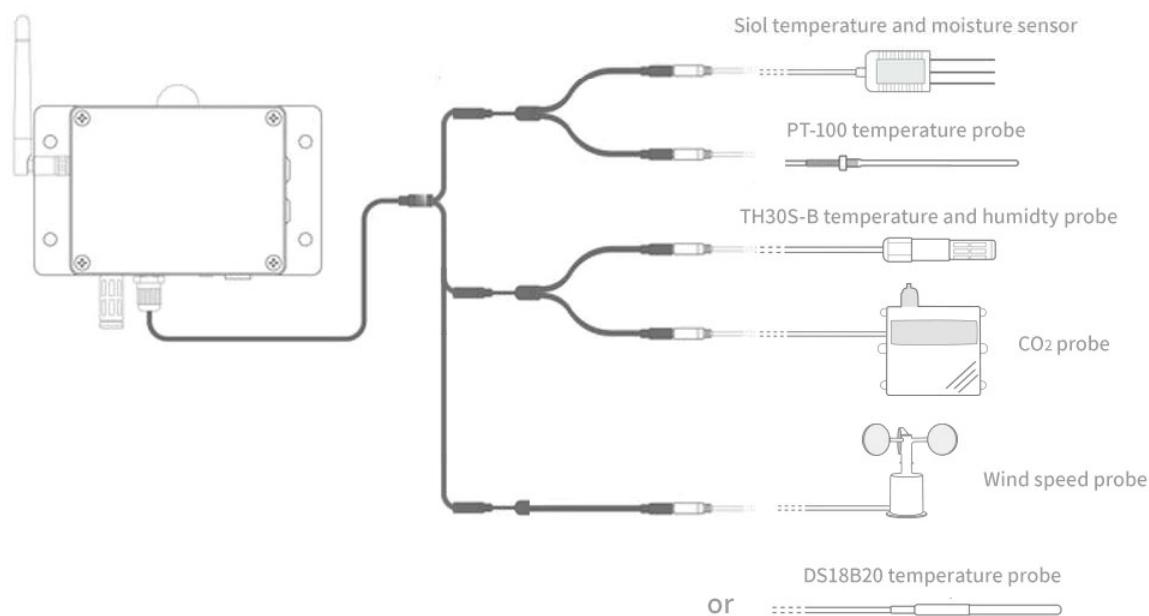

GS1-PL4G1RS - Probes Accessories

Description	External Probes & Accessories	UbiBot Cloud IoT Platform	Specifications	Downloads and Documents
-------------	-------------------------------	---------------------------	----------------	-------------------------

- With splitters, it supports multiple RS485 probes:

- TH30S-B Air Temperature and Humidity Probe
- Soil Temperature and Moisture Sensor
- PT 100 Industrial-grade Temperature Probe
- Wind Speed Sensor
- CO2 Probe
- GS1-AETH1RS-1DS also supports DS18B20-Audio Temperature Probe

NOTE:

- Only 1 of each type of probe can be connected at a time.
- For GS1-AETH1RS-1DS, Wind Speed Sensor is incompatible with DS18B20-Audio Temperature Probe.

External Probes

TH30S-B Air Temperature and Humidity Probe	More details
Soil Temperature and Moisture Sensor	More details
PT 100 Industrial-grade Temperature Probe	More details
Wind Speed Sensor	More details
CO2 Probe	More details
DS18B20-Audio Temperature Probe (Only for GS1-AETH1RS-1DS)	More details

Accessories

UbiBot Audio Plug Splitter for connecting external probes	More details
UbiBot Audio Splitter - 1 male to 6 females for connecting external probes	More details
External Probe Extender - Audio Plug	More details
UbiBot POE Splitter for connecting both Ethernet cable and power supply simultaneously	More details
Solar Cell Panel	More details
12V Power Adapter	